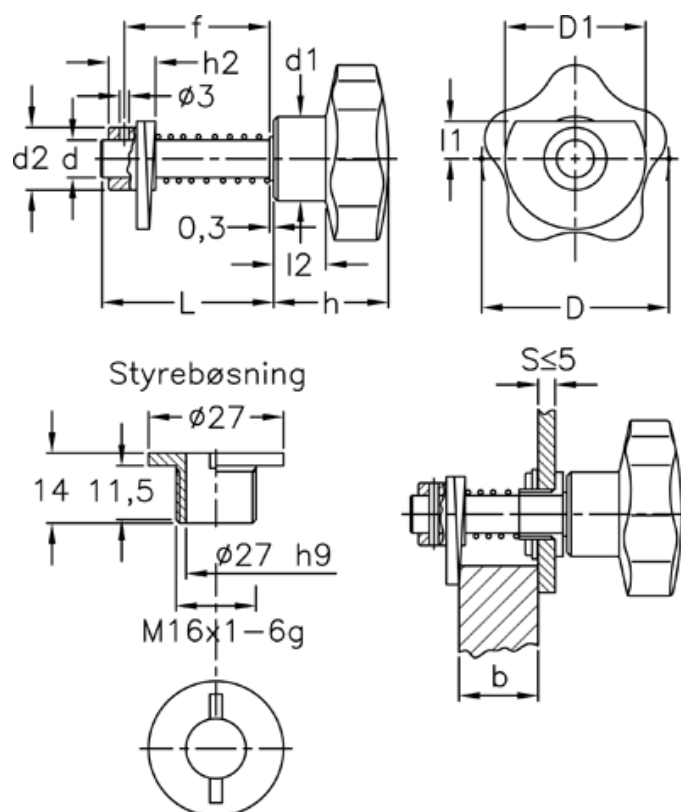

Article number: 2310068336

Description: E+G Latch-type knob
VCK.362/50-1+G-S-INOX

Measures

D = 50	Hole size	= 16 H9
d = 12	L	= 46
D1 = 45	l1	= 12
d1 = 25	l2	= 14
d2 = 20	S+b door thickness S=5 mm	= 25-28,5
f = S + b + 11 mm		
h = 33		
h2 = 15		